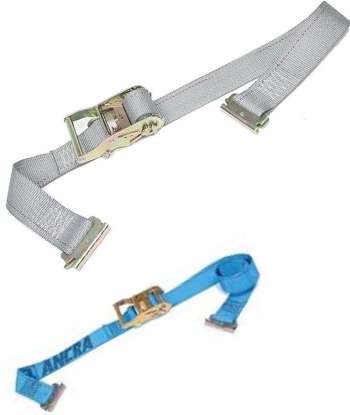

bars in the industry. The hydraulic cylinder pump is uniquely engineered to keep the bar from being over pumped, which prevents trailer wall or roof damage."

[READ MORE](#)

Which Caster is Right for Your Application?

-Heidi Alcock, President

Specials & Promotions

***BUY 6, GET 1
FREE**

**OUR EXCLUSIVE
B&P
HAND TRUCK PROMO**

**Some exclusions apply.
See site for details.*

There's still an opportunity to take advantage of this exclusive deal.
We're here to help you find the **best hand truck** configurations for
your application.

Contact us today at sales@cplauman.com

Product Features

CONFIDENTLY KEEP YOUR CARGO SECURE

Cargo Control for Heavy-Duty Equipment

Looking for more cargo control options? We offer an assortment of **logistic tracks**, **cargo bars**, accessories & **cargo straps** to suit your equipment needs.